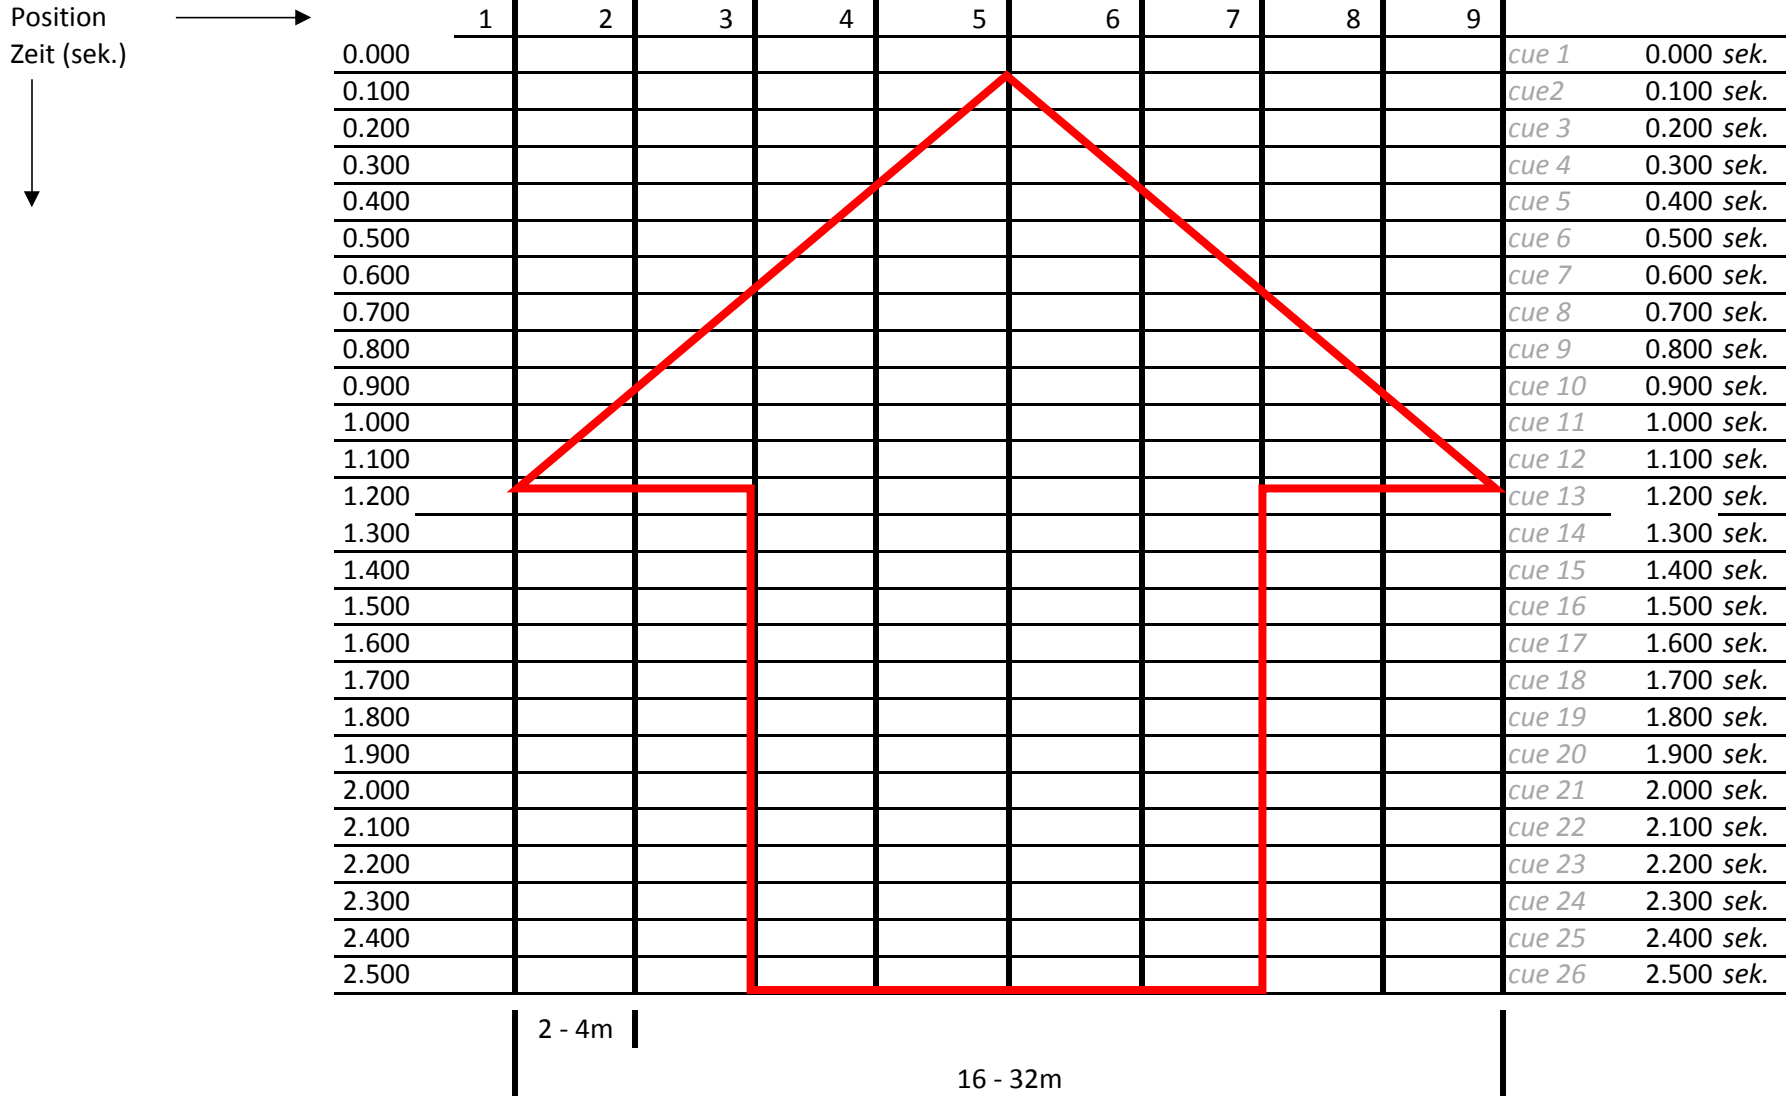

vertical Letter shooting - Pfeil links

vertical Letter shooting - Pfeil rechts

vertical Letter shooting - Pfeil hoch

vertical Letter shooting - Pfeil runter

vertical Letter shooting - Herz

vertical Letter shooting - Smiley

2 - 4m

16 - 32m