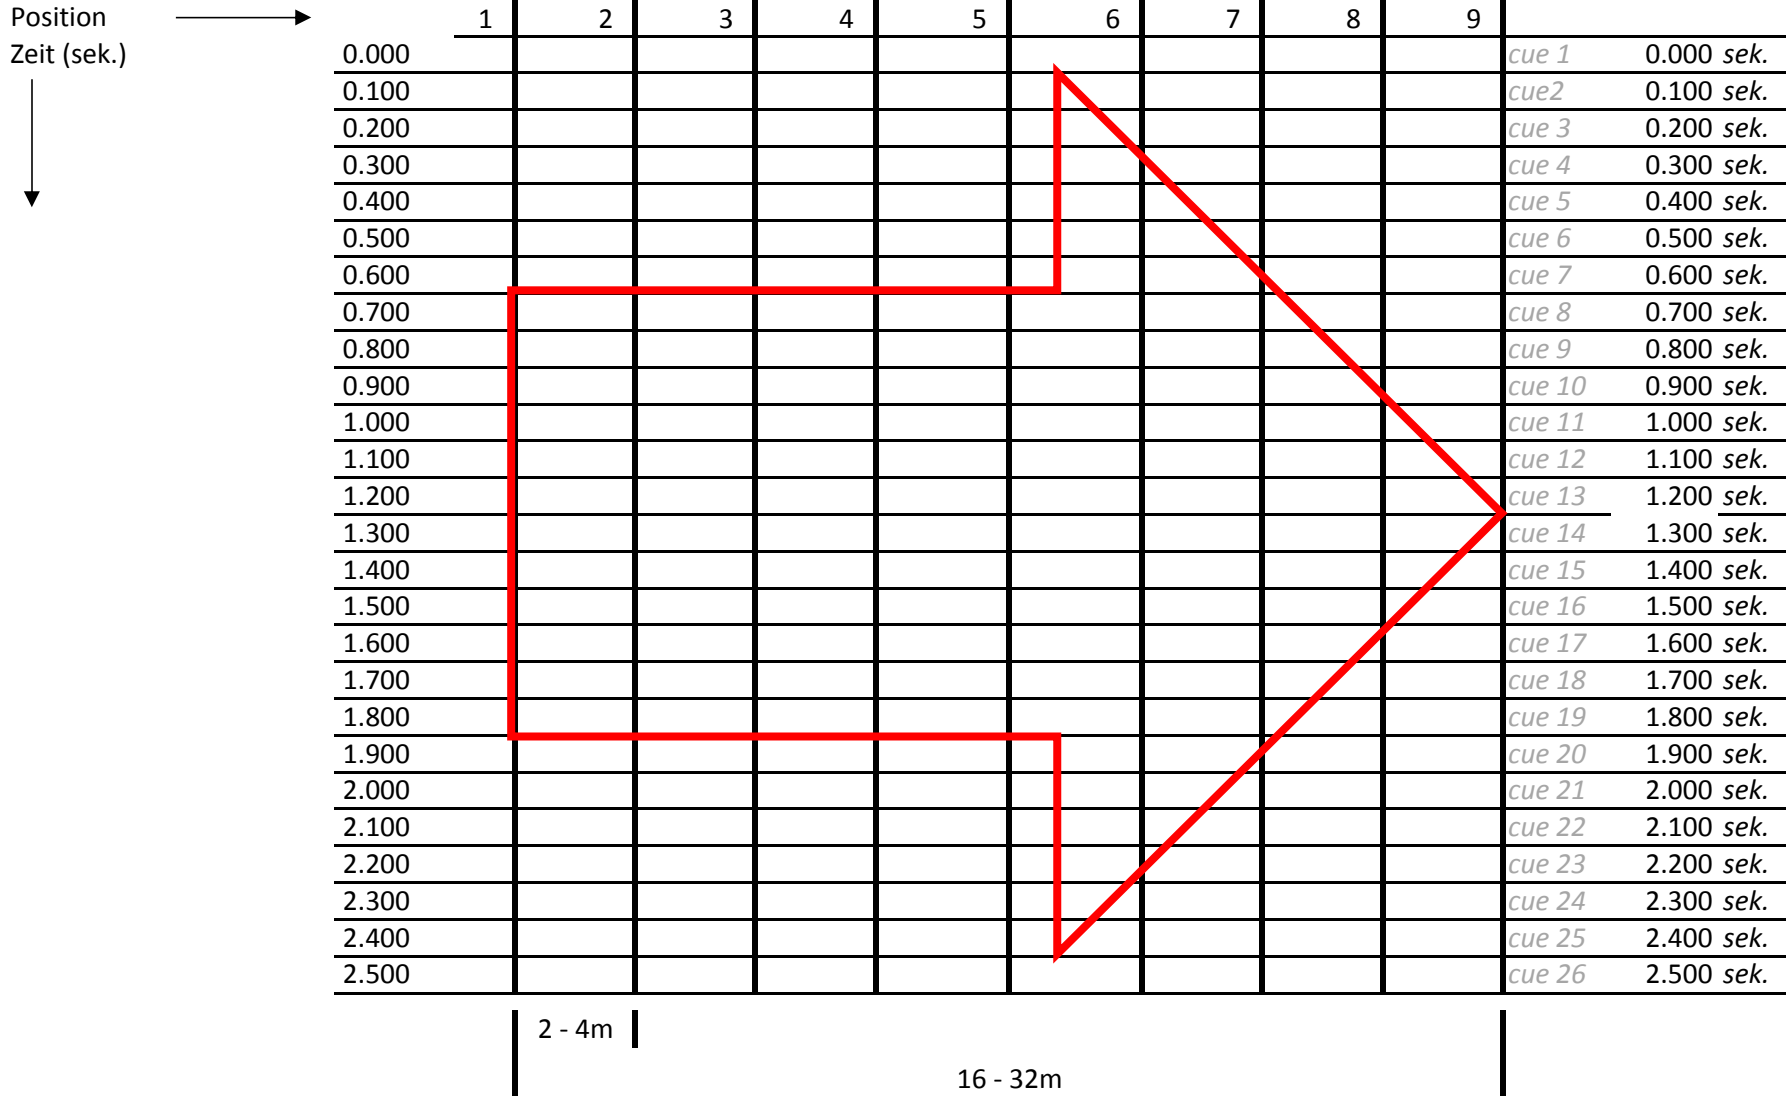

vertical Letter shooting - Pfeil links

vertical Letter shooting - Pfeil rechts

vertical Letter shooting - Pfeil hoch

vertical Letter shooting - Pfeil runter

vertical Letter shooting - Herz

vertical Letter shooting - Smiley

2 - 4m

16 - 32m