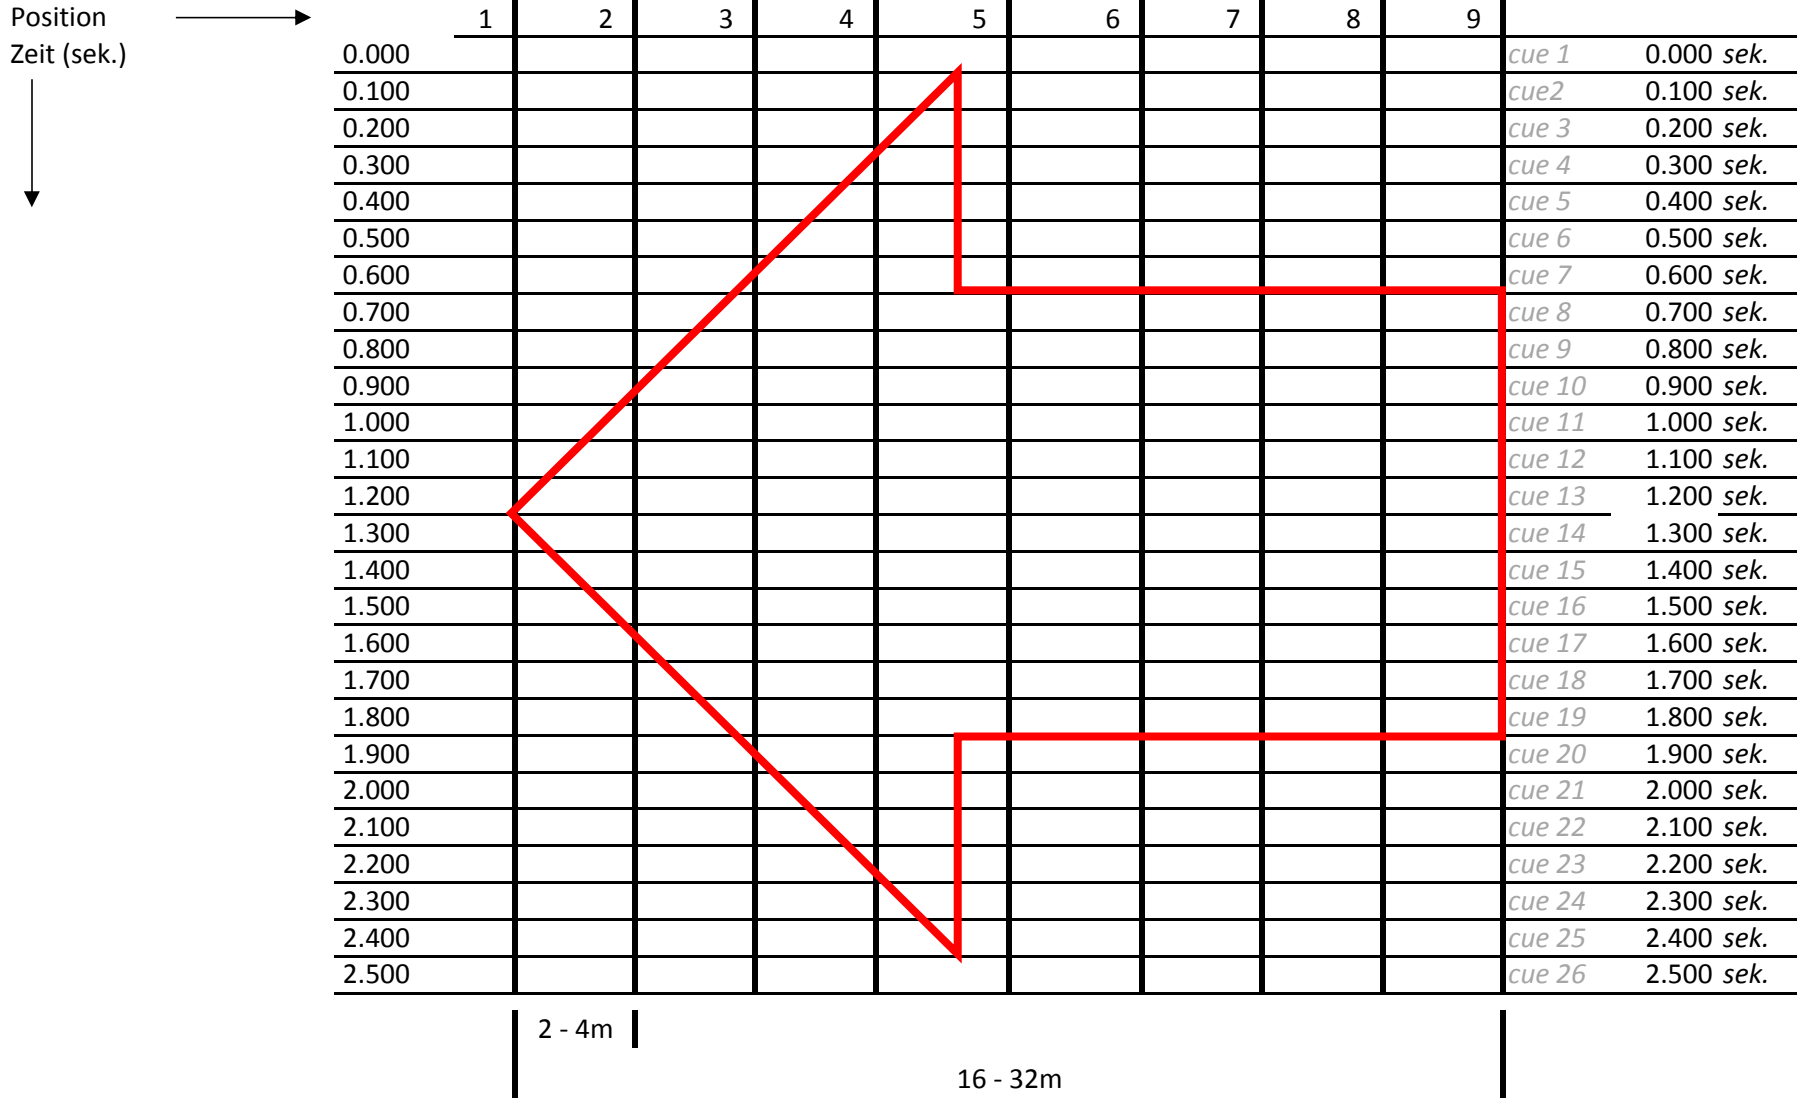

vertical Letter shooting - Pfeil links

vertical Letter shooting - Pfeil rechts

vertical Letter shooting - Pfeil hoch

vertical Letter shooting - Pfeil runter

vertical Letter shooting - Herz

vertical Letter shooting - Smiley

2 - 4m

16 - 32m